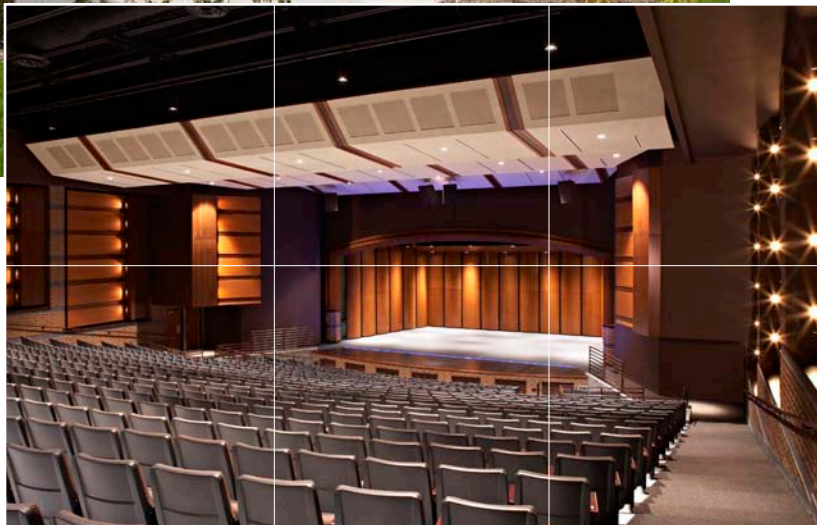

Shakopee High School

[shakopee, mn]

Owner: Shakopee Public Schools

Architect: Wold Architects & Engineers

Description: New construction, 322,000 SF. Includes 42 general classrooms, nine science labs, eight computer labs, an 800-seat auditorium, two gyms, a fitness area, and central commons / cafeteria. Finalist for the **MCA Project Achievement Award**.