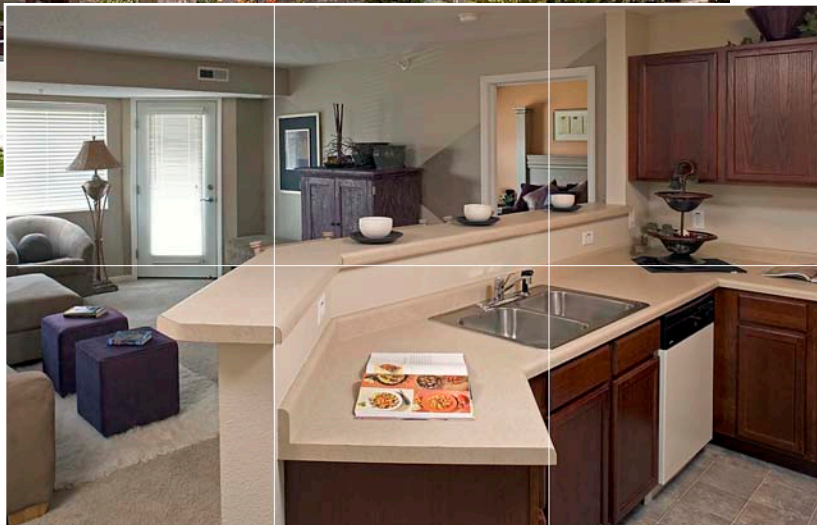

Shenandoah Apartments

[shakopee, mn]

Owner: OMNI Investment Properties

Architect: JSSH Architects

Description: New construction, 202 units. Two buildings constructed consecutively.

STAHL

GENERAL CONTRACTING | CONSTRUCTION MANAGEMENT | DESIGN / BUILD | GREEN CONSTRUCTION