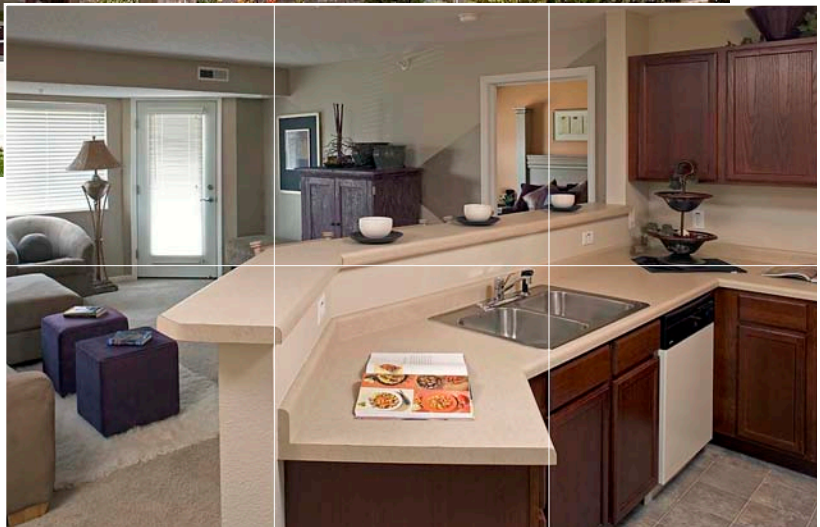

Shenandoah Apartments

[shakopee, mn]

Owner: OMNI Investment Properties

Architect: JSSH Architects

Description: New construction, 202 units. Two buildings constructed consecutively.

STAHL

GENERAL CONTRACTING | CONSTRUCTION MANAGEMENT | DESIGN / BUILD | GREEN CONSTRUCTION