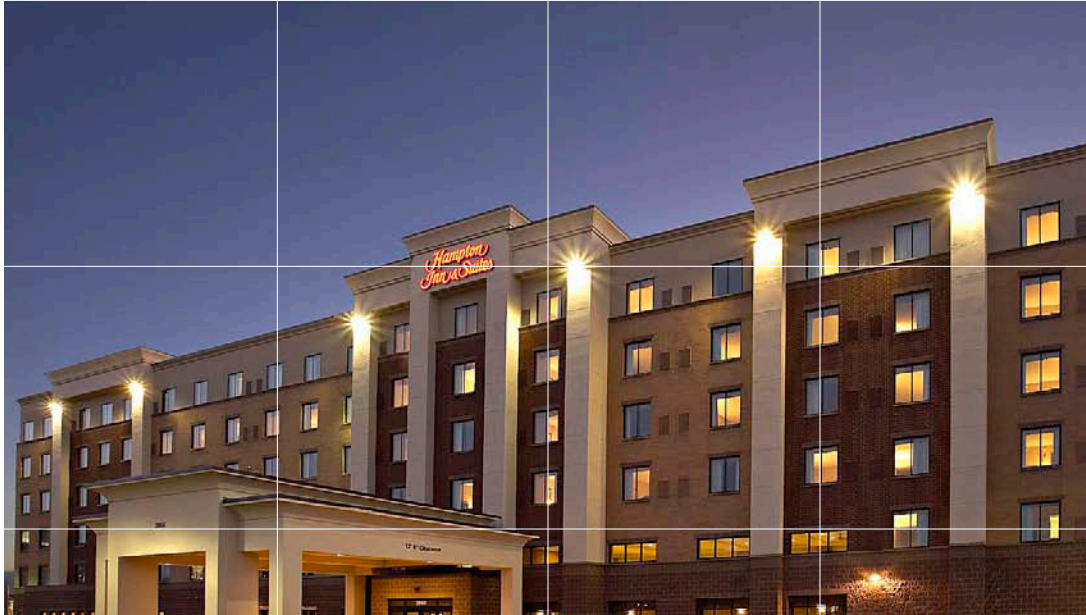

Hampton Inn & Suites

[bloomington, mn]

Owner: The Summit Group

Architect: Stahl Construction and Architectural Works Villard

Description: New construction, 111,000 SF, 146 rooms. Includes a fitness room, pool and cafe.