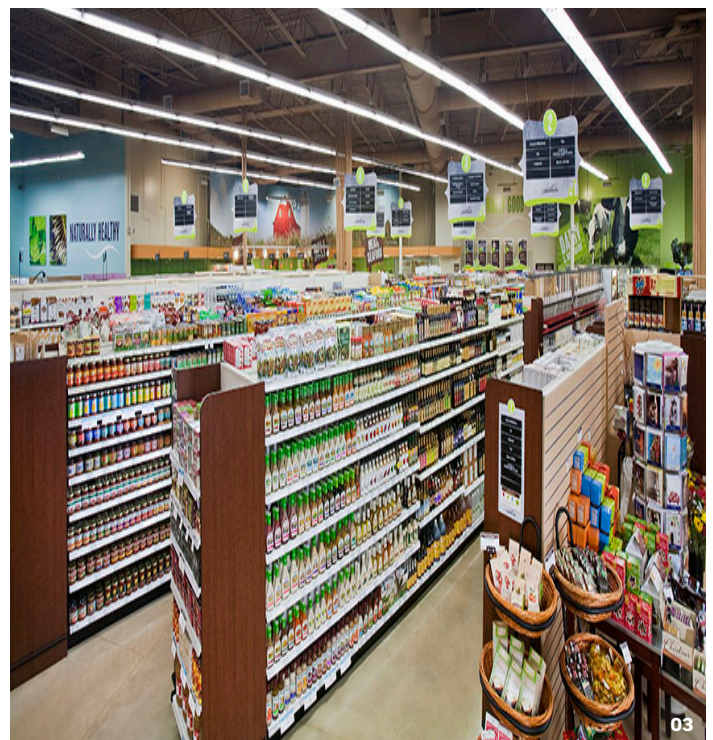

LAKEWINDS NATURAL FOODS

Multiple locations

DELIVERY METHOD

New construction
Addition / Renovation

OWNER

Lakewinds Natural Foods

SIZE

23,000 SF

ARCHITECT

DETAILS

Stahl has completed multiple additions and renovations at Lakewinds stores in Minnetonka and Chanhassen, MN. The new upgraded facilities better represent the Lakewinds brand and provide customers with a more enjoyable experience.

In addition, Stahl constructed a new third location in Richfield, MN. This store includes a 1,900 SF mezzanine office area, sustainable elements, a full deli / bakery with cafe seating, meat / seafood serving area, along with produce, bulk foods, dairy cooler, frozen foods section, and a wellness desk.

The Richfield project received the **Minnesota Shopping Center Association Tribute Award for Retail Real Estate** and was a finalist for the **Minneapolis / St. Paul Business Journal Best in Real Estate Award**.

PICTURED: 01. Exterior 02. Main entrance 03. Interior

01

02

03